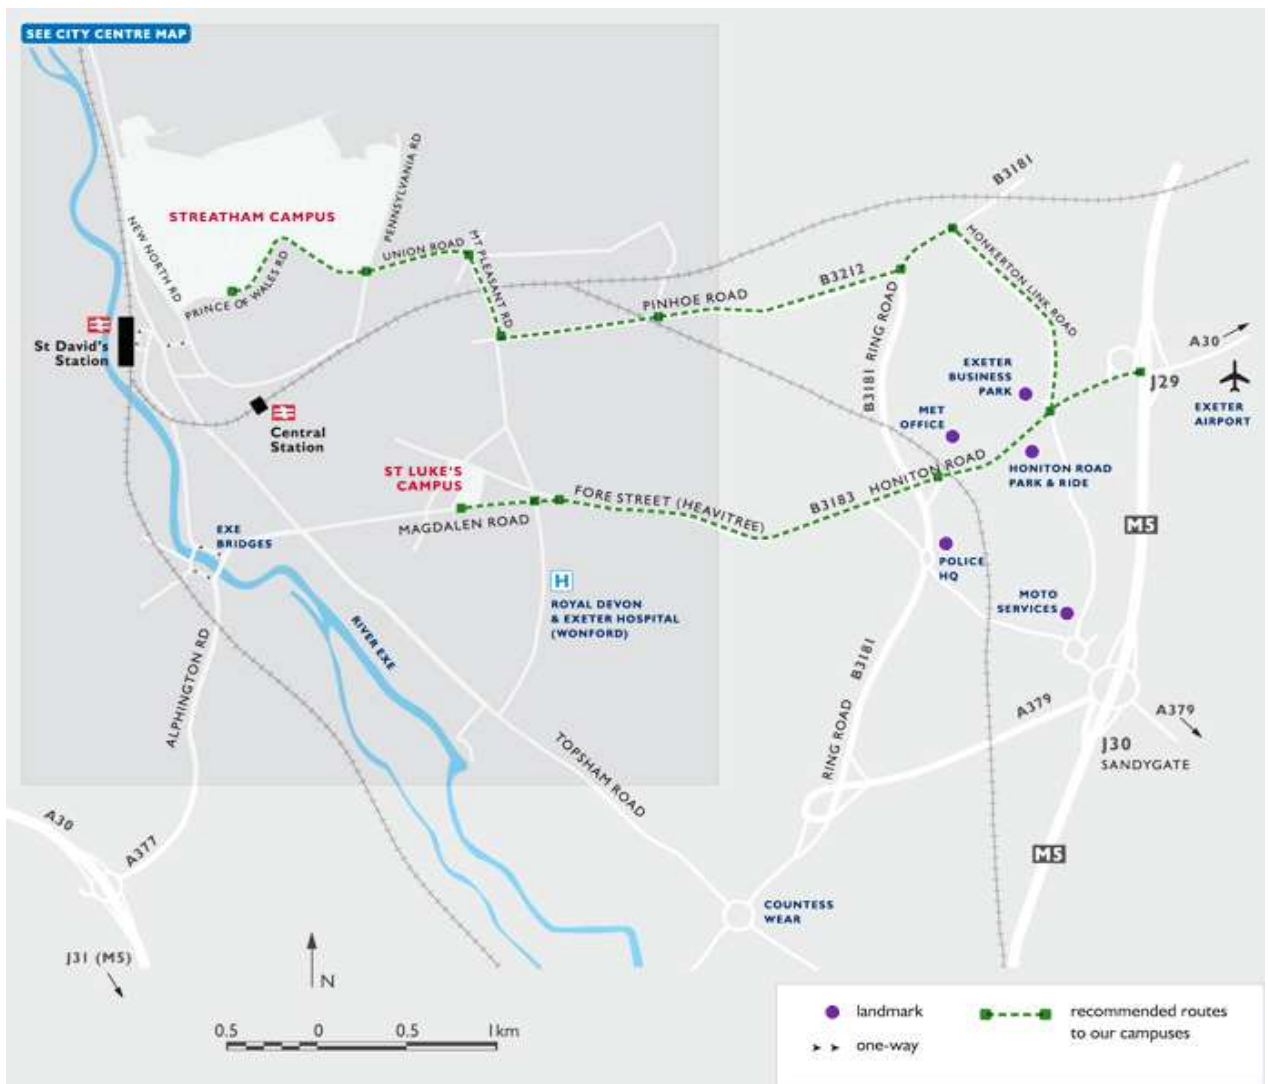

## University of Exeter

Directions to Streatham Campus

### **By car**

The M4/M5 links Exeter directly to London, the Midlands, South Wales and the North including Scotland. The average journey time from either London or the Midlands is 3 hours.

Find below the link to detailed directions to Streatham Campus by car.

### **By rail**

Exeter has two railway stations - Exeter St David's (main station) and Central. Exeter St David's Station is approximately 10 minutes walk from the Streatham Campus and taxis are available. The average journey time from London Paddington is 2 hours 30 minutes to Exeter. See Streatham Campus map for the walking route.

## Streatham Campus Map